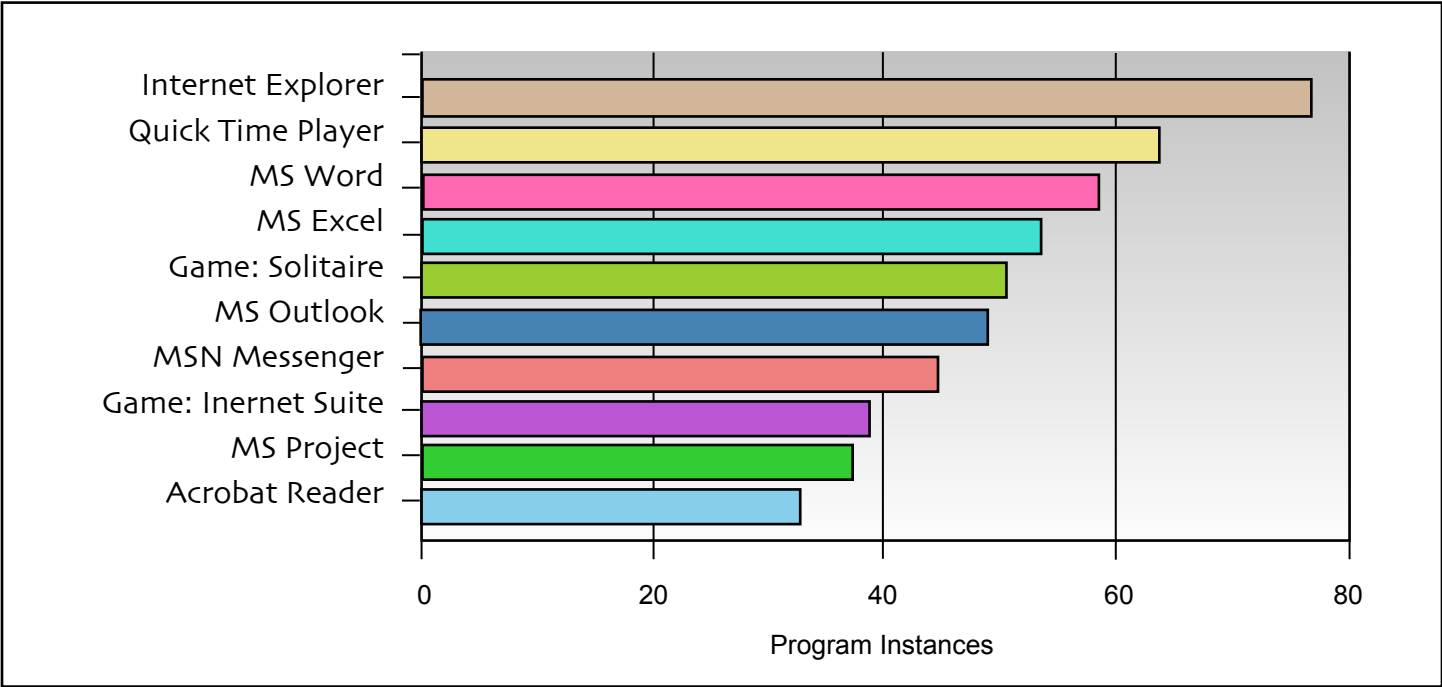

Applications Launched Most Frequently
Reporting Period: Mon 4/17/2010 to Fri 4/21/2010

Program	Instances
Internet Explorer	78
Quick Time Player	64
MS Word	59
MS Excel	56
Game: Solitaire	51
MS Outlook	48
MSN Messenger	43
Game: Internet Suite	39
MS Project	37
Acrobat Reader	34