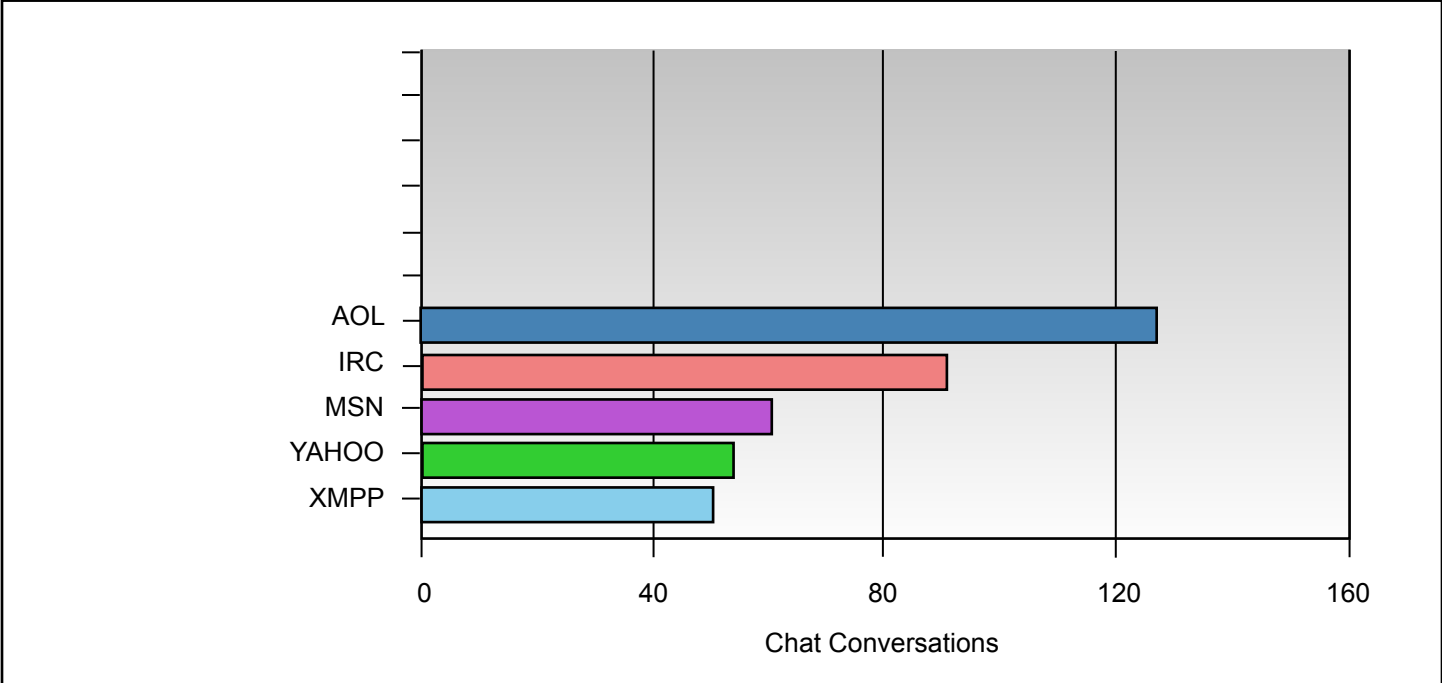

**Chat Services Used Most Frequently**  
Reporting Period: Mon 4/17/2010 to Fri 4/21/2010

Chat Conversations	Chat Type
AOL	129
IRC	91
MSN	63
YAHOO	57
XMPP	52