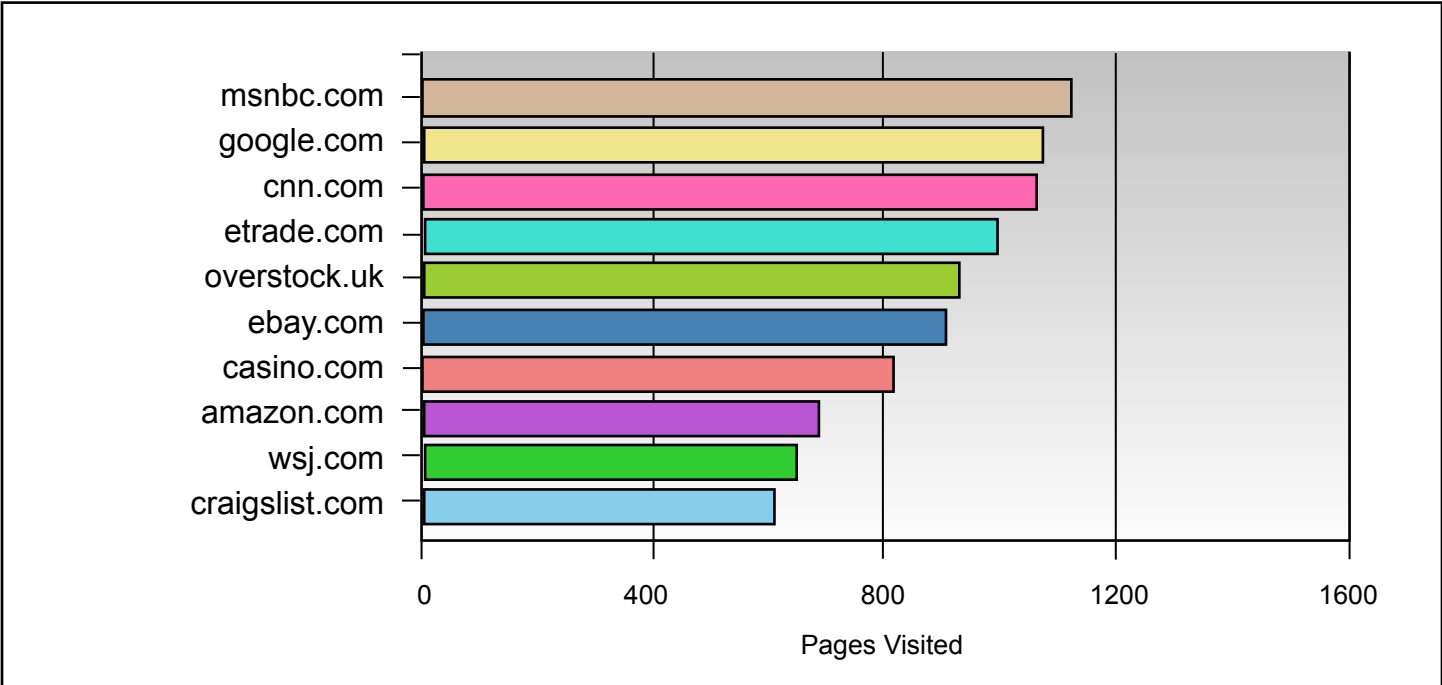

**Web Sites Visited Most Frequently**  
Reporting Period: Mon 4/17/2010 to Fri 4/21/2010

Domain	Page Visits
msnbc.com	1112
google.com	1106
cnn.com	1102
etrade.com	1025
overstock.uk	961
ebay.com	898
casino.com	812
amazon.com	692
wsj.com	624
craigslist.com	601